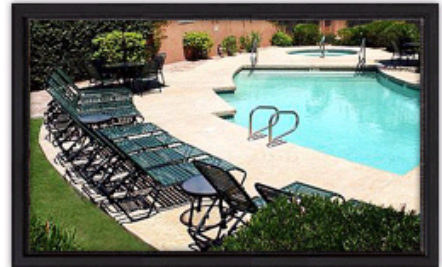

TECHNOLOGY

- Complimentary High Speed Internet Access
- A/V Equipment Available on Request
- TV & DVD Player
- 24-Hour Business Center